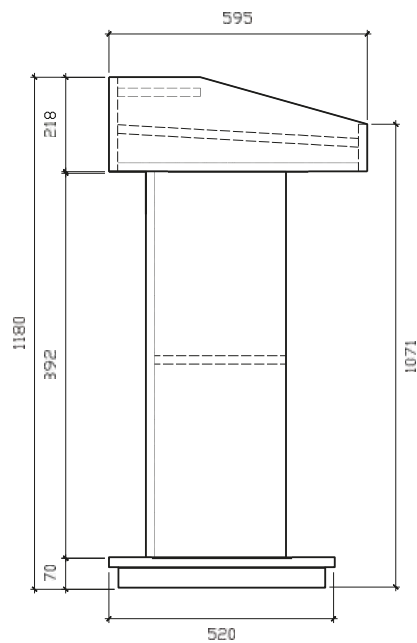

PODIUM

The Podium is made out of laminated MDF and the color may be chosen from various supplier collections based on the client's preferences.

Side