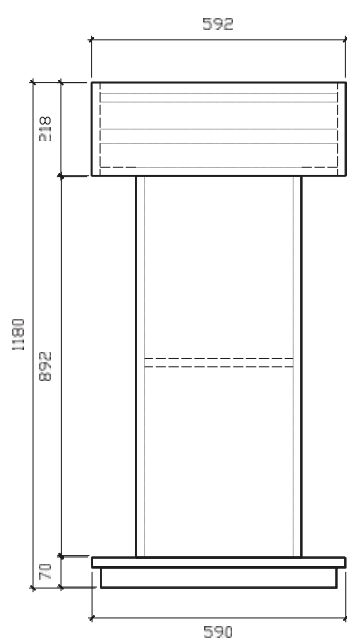

PODIUM

The Podium is made out of laminated MDF and the color may be chosen from various supplier collections based on the client's preferences.

Front